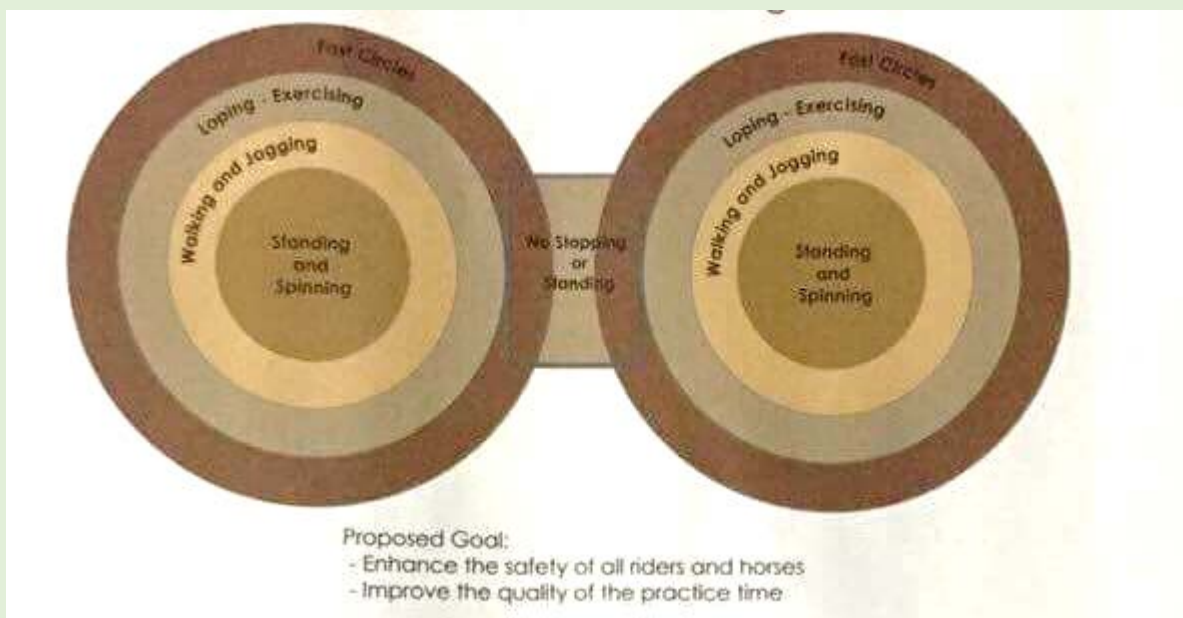

REINING ALBERTA

South Branch

Arena Guidelines and Etiquette

- Circles must be facing the judge's chairs, on the left wall of the arena.
- No Stopping/Standing on the circle. Stop/Stand inside the circle as per the diagram below.
- Spins/Standing are to be done in the middle of each circle.
- Please don't go around the perimeter of the arena. Stay on circles, or up and down the arena at fencing time.

- At the schooling shows circles will be done from 11:50-12:20pm and fencing from 12:20-12:40pm. If there is no warm up pen or weather conditions are poor and the warm up pen can't be utilized, 15 minutes warm up times will be scheduled throughout the show (10 minutes for circles and 5 minutes for stopping).
- Please be mindful when entering the arena for warm up of those circling on the gate end of the arena.